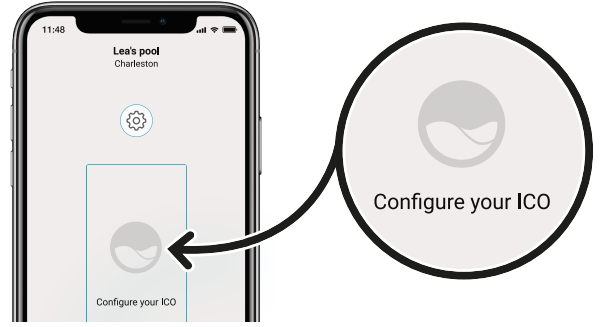

Please allow 3 minutes for first reading

Readings are re-calculated every hour

You will receive your first recommendation alert within 24 hrs

08