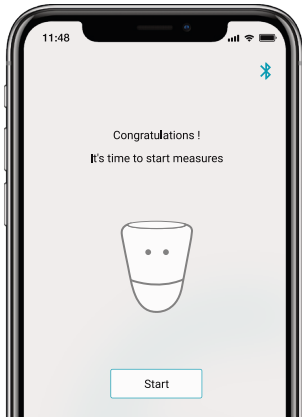

07

09

Please allow 3 minutes for first reading

Readings are re-calculated every hour

You will receive your first recommendation alert within 24 hrs

08

Connect to your Wifi Network

10